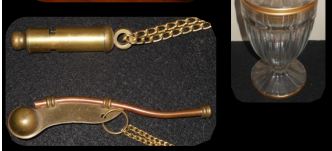

Terms: 10% down day of sale, balance due at closing within 30 days, the family is motivated to sell but reserves the right to accept final bid. Cash or good check with positive ID. Statements made day of sale take precedence over all printed material or ads. Visit website for complete listing and additional photos.

Directions: From MO-240W turn Right on Elm St, Left on N. Mulberry, and Left on Corpew St. From MO-5 take N Church St, Turn Left on Corpew St.

Seller: James "Dean T" & Helen Thogmorton Estate

Cody Martin: 660-888-3460

Terry Quinlan: 660-888-9493

www.martinauctioncompany.com