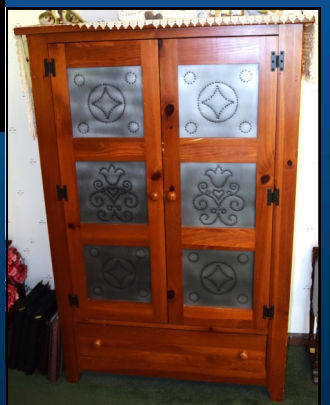

FURNITURE
Punched Tin Pie Safe - Vic. East Lake Marble Top Lamp Table - Sm. Oak Marble Top Buffet - Oak Entertainment/Media Stand - Magazine Rack - Green Metal Short Back Stool - Smoke Stand - What-Not Shelves - Pnd. Cabinets - Iron Base Kitchen Table w/ 4 Chairs(2) - Oak Upholstered Bench & Arm Chair - Oak Drop Leaf Table - Ornate Hanging Mirror - Sofa Table - Black 2-Drawer Night Stand - Vic. Full Bed & Chest - Oak Drop Leaf Coffee Table - Beige Arm Chair & Love Seat - Floral Recliner - Twin Bed - Willow Limb Arm Chair - Maple Night Stand - 1-Drawer Stand - Blonde Night Stand - Full Bed & Dresser - Sm. 3-Drawer Chest - Pnd. Metal Umbrella Stand - Corner Display Case - Leather Desk Chair - Rustic Oak Secretary - Red Pnd Bookshelf - Oak Oval Coffee Table - Singer Treadle Base Sofa Table - Pressed Back Chairs - Antique High Chair - Pnd Sewing Machine Cabinet/Table

APPLIANCES & ELECTRONICS
Hotpoint Washer & Dryer - Aquos 40" Flatscreen TV - Kenmore Mini Fridge - Sony Blu Ray Player - LXI Series Stereo - Magnavox CD Player - Sony DVD/CD Player - VHS Player - CDs - DVDs - VHS - Meade Model 285 Telescope

OUTDOOR & UTILITY
Weber Performance BBQ - Lawn Chairs - 5' Wood Step Ladder - Garden Hose & Reel - Iron Fence Panels - Limb Trimmers - Alum. Extension Ladder - Mountain Bike - Stack-on Tool Chest - Various Lawn/Garden Tools - Scotts Seeder - Flexible Flyer Red Wagon - Poulan Pro 550 Push Mower