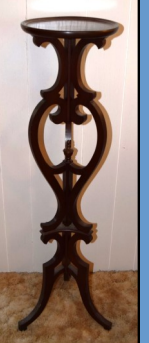

Sellers: The Family of the Late Al & Kate Rohlfing