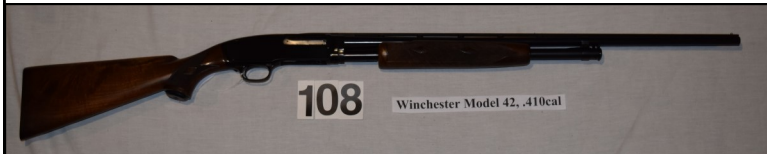

LOT #108: Winchester Model 42 Slide Action .410cal, Full Choke, 3" Chamber, 26" Simmons Ventilated Matte Rib Barrel, Deluxe Walnut Stock, Double Diamond Forearm, Pistol Grip, Mfg Date 1958 - #150904

Price Realized _____