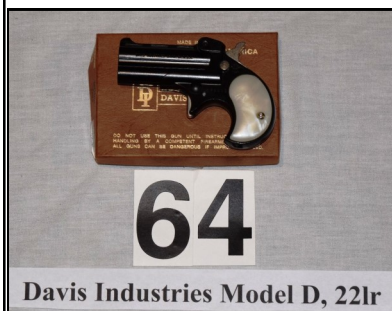

Price Realized _____

63

Ruger P94DC, 9mm

LOT #63: Ruger P94DC 9mm, 4" Barrel, w/ Ruger Hard Case - #908-01913

Price Realized _____

64

Davis Industries Model D, 22lr

LOT #64: Davis Industries Model D 22lr Derringer, 2 1/2" Barrel, Pearl Grips, in box - #299212