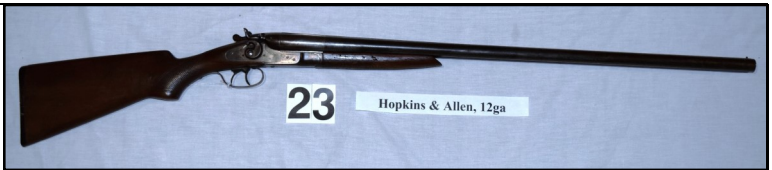

LOT #23: Hopkins & Allen Double Barrel 12ga, Hammer Type, Double Trigger, 2 3/4" Chamber, 30", Solid Matte Raised Rib Barrel, Single Bead Sight - #38784

Price Realized _____