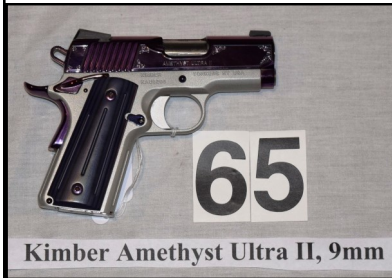

LOT #65: Kimber Amethyst Ultra II 9mm, Special Edition, 3" Barrel, w/ Kimber Hard Case - #KAU0208

Price Realized _____