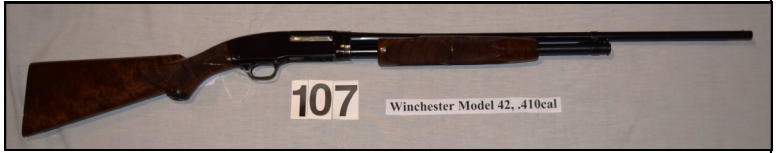

LOT #107: Winchester Model 42 Slide Action .410cal, Full Choke, 3" Chamber, 26" Plain Barrel, Deluxe Walnut Stock w/ Plastic Grip Cap & Extended Forearm, Mfg Date 1958 - #150168

Price Realized _____