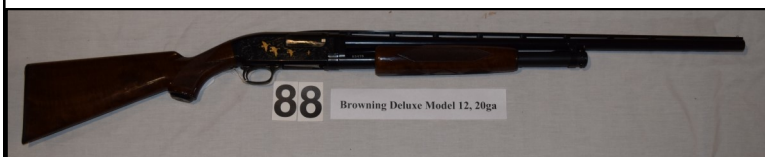

LOT #88: Browning Deluxe Model 12 Slide Action 20ga, Limited Edition Grade V - Factory Extensive Game Scene Engraving, Select Walnut Stock & Forearm, Multiple Gold Inlays, Modified Choke, 2 3/4" Chamber, 26" Ventilate Rib Barrel - #03478PN932

Price Realized _____