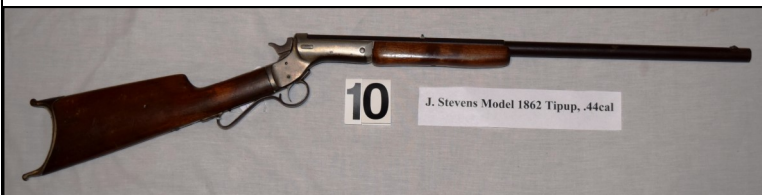

LOT #8: Gerber Mod 525 - NRA Commemorative in Wood Box Number 73/200

Price Realized _____

LOT #9: Damascus Blade Bowie Knife w/ Walnut & Bone Grip in Walnut Display 6 3/4" Blade

Price Realized _____

J. STEVENS

LOT #10: J. Stevens Model 1862 Tipup .410cal - #38395 (broken repaired sight)

Price Realized _____

LOT #11: J. Stevens Favorite Model 1915 Lever Action 22lr, Octagon Barrel - #C786

Price Realized _____

12