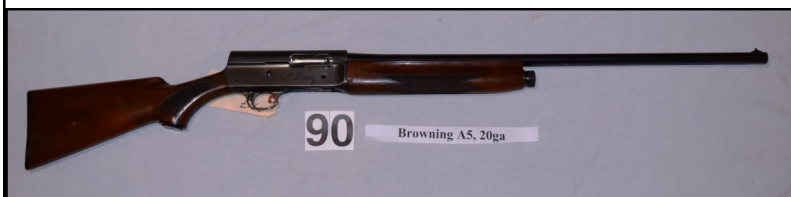

LOT #90: Browning A5 Semi-Auto 20ga, 2 3/4" Chamber, 28" Plain Barrel, Mfg St. Louis - #C14480

Price Realized _____