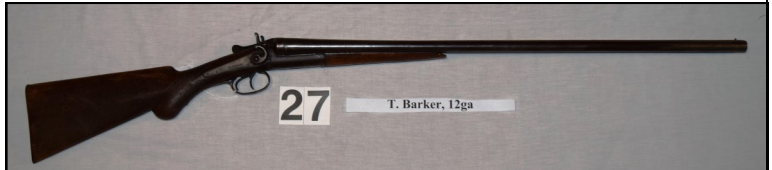

Price Realized _____

LOT #23: Hopkins & Allen Double Barrel 12ga, Hammer Type, Double Trigger, 2 3/4" Chamber, 30", Solid Matte Raised Rib Barrel, Single Bead Sight - #38784

Price Realized _____

LOT #24: J. Stevens Model 235 Double Barrel 12ga, Hammer Type, Double Trigger, 30" Solid Rib Barrel, Single Bead Sight - #A20584 (one replaced hammer)

Price Realized _____

LOT #25: Lefever Double Barrel 12ga, Hammerless, Double Trigger, 26 1/2", Solid Matte Rib Damascus Style Barrel, Single Bead Sight, Butt Stock Stamped 20/CP - #28164H

Price Realized _____

LOT #26: Stoeger Uplander Double Barrel .410cal, Hammerless, Double Trigger, 3" Chamber, 26", Solid Matte Rib Barrel, Single Bead Sight - #384772

Price Realized _____

LOT #27: T. Barker Double Barrel 12ga, Hammer Type, Double Trigger, 30", Solid Rib Barrel, Single Bead Sight, Rabbit Engraved on Left Receiver