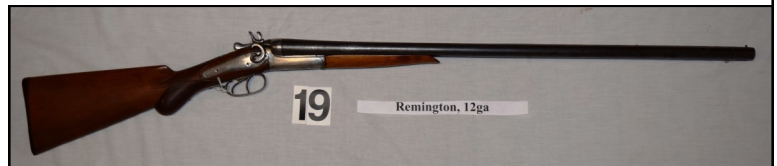

Price Realized _____

18

FiE, .410cal

LOT #18: FiE Double Barrel .410cal, Hammerless w/ Double Trigger, 3" Chamber, 26", Solid Matte Rib Barrel, Single Bead Sight, Imported Brazil - #81084

Price Realized _____

19

Remington, 12ga

LOT #19: Remington Double Barrel 12ga, Hammer Type, Double Trigger, 30" Solid Rib Barrel, Single Bead Sight, Belgium Laminated Steel Barrels - #11235

Price Realized _____

20

Remington, 12ga