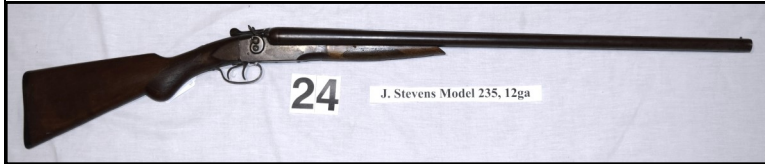

LOT #20: Remington Double Barrel 12ga, Hammerless, Double Trigger, 3" Chamber, 30" Solid Matte Rib Damascus Style Barrel, Single Bead Sight - #102921 (missing butt plate)

Price Realized _____

21

Remington, 12ga

LOT #21: Remington Double Barrel 12ga, Hammerless, Double Trigger, 3" Chamber, 30" Solid Matte Raised Rib Damascus Style Barrel, Single Bead Sight - #100404

Price Realized _____

LOT #22: Harrington & Richardson Double Barrel 10ga, Hammerless, Double Trigger, 32" Concaved Rib Damascus Style Barrel, Single Bead Sight - #1613 (repairs at trigger guard)

Price Realized _____

LOT #23: Hopkins & Allen Double Barrel 12ga, Hammer Type, Double Trigger, 2 3/4" Chamber, 30", Solid Matte Raised Rib Barrel, Single Bead Sight - #38784

Price Realized _____

LOT #24: J. Stevens Model 235 Double Barrel 12ga, Hammer Type, Double Trigger, 30" Solid Rib Barrel, Single Bead Sight - #A20584 (one replaced hammer)