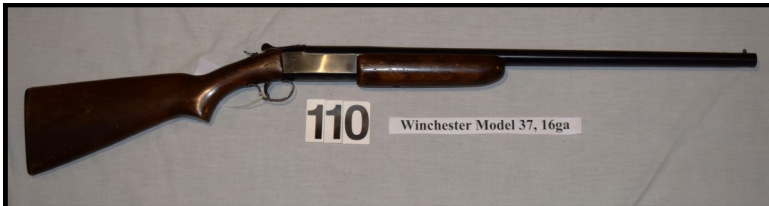

LOT #110: Winchester Model 37 Single Shot 16ga, Full Choke, 2 3/4" Chamber, 25 1/2" Barrel

Price Realized _____