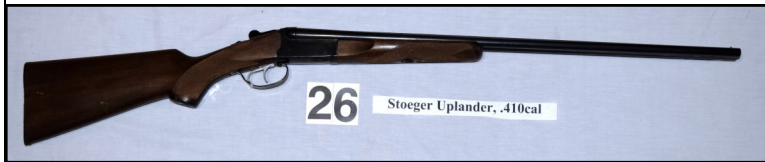

LOT #21: Remington Double Barrel 12ga, Hammerless, Double Trigger, 3" Chamber, 30" Solid Matte Raised Rib Damascus Style Barrel, Single Bead Sight - #100404

Price Realized _____

LOT #22: Harrington & Richardson Double Barrel 10ga, Hammerless, Double Trigger, 32" Concaved Rib Damascus Style Barrel, Single Bead Sight - #1613 (repairs at trigger guard)

Price Realized _____

LOT #23: Hopkins & Allen Double Barrel 12ga, Hammer Type, Double Trigger, 2 3/4" Chamber, 30", Solid Matte Raised Rib Barrel, Single Bead Sight - #38784

Price Realized _____

LOT #24: J. Stevens Model 235 Double Barrel 12ga, Hammer Type, Double Trigger, 30" Solid Rib Barrel, Single Bead Sight - #A20584 (one replaced hammer)

Price Realized _____

LOT #25: Lefever Double Barrel 12ga, Hammerless, Double Trigger, 26 1/2", Solid Matte Rib Damascus Style Barrel, Single Bead Sight, Butt Stock Stamped 20/CP - #28164H

Price Realized _____