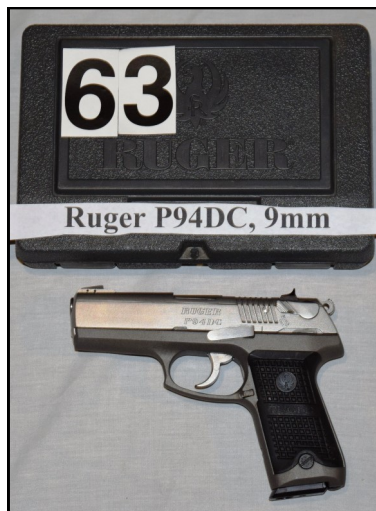

Beretta Model 92FS, 9mm

63

Ruger P94DC, 9mm

LOT #63: Ruger P94DC 9mm, 4" Barrel, w/ Ruger Hard Case - #908-01913

Price Realized _____