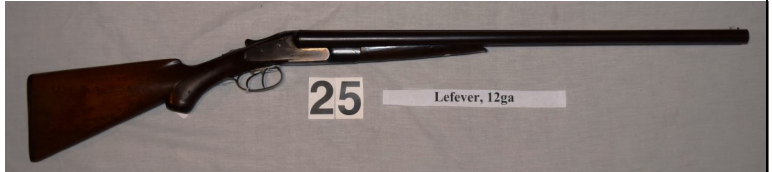

LOT #21: Remington Double Barrel 12ga, Hammerless, Double Trigger, 3" Chamber, 30" Solid Matte Raised Rib Damascus Style Barrel, Single Bead Sight - #100404

Price Realized _____

LOT #22: Harrington & Richardson Double Barrel 10ga, Hammerless, Double Trigger, 32" Concaved Rib Damascus Style Barrel, Single Bead Sight - #1613 (repairs at trigger guard)

Price Realized _____

LOT #23: Hopkins & Allen Double Barrel 12ga, Hammer Type, Double Trigger, 2 3/4" Chamber, 30", Solid Matte Raised Rib Barrel, Single Bead Sight - #38784

Price Realized _____

LOT #24: J. Stevens Model 235 Double Barrel 12ga, Hammer Type, Double Trigger, 30" Solid Rib Barrel, Single Bead Sight - #A20584 (one replaced hammer)

Price Realized _____

LOT #25: Lefever Double Barrel 12ga, Hammerless, Double Trigger, 26 1/2", Solid Matte Rib Damascus Style Barrel, Single Bead Sight, Butt Stock Stamped 20/CP - #28164H

Price Realized _____