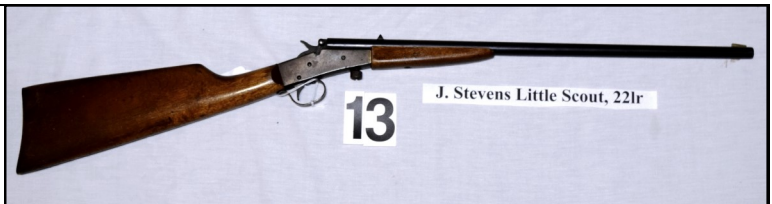

13

J. Stevens Little Scout, 22lr

LOT #13: J. Stevens Little Scout Single Shot 22lr

Price Realized _____