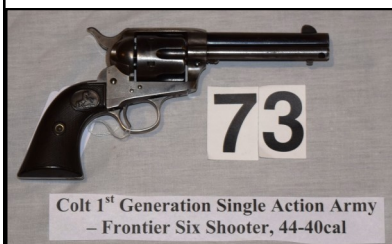

LOT #73: Colt Single Action Army - Frontier Six Shooter 44-40 Revolver, 1st Generation, 4 3/4" Barrel, Mfg Date 1896-1899, Hard Rubber Grips, 2-Line Patent, Matching Serial Numbers, 2-Line Address on Barrel - #175399

Price Realized _____