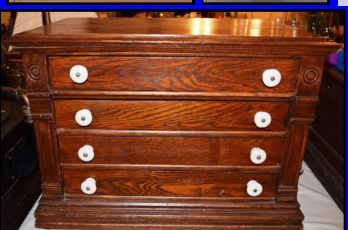

MANY ITEMS ARE BOXED AND YET TO BE UNCOVERED.
WATCH FOR CONTINUOUS UPDATES AS SALE DATE APPROACHES