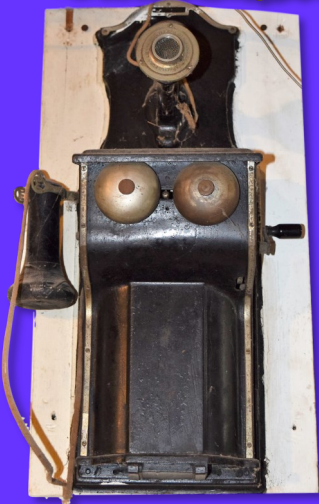

MARTIN AUCTION COMPANY

For a complete listing and large selection of photos visit our website.

www.martinauctioncompany.com

Cody Martin 660-888-3460 Teresa Martin 660-888-9518 Terry Quinlan 660-888-9493