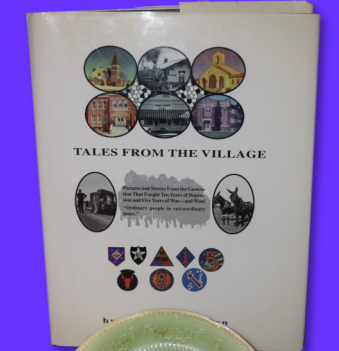

MARTIN AUCTION COMPANY

For a complete listing and large selection of photos visit our website.

www.martinauctioncompany.com

Cody Martin 660-888-3460 Teresa Martin 660-888-9518 Terry Quinlan 660-888-9493