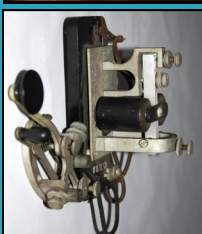

Presorted
Standard
U.S. Postage
PAID
Boonville, MO
Permit No. 389

ANTIQUUE AUCTION

Cooper County Youth Fairgrounds, Boonville, MO
Saturday, June 30th, 2018 10a.m.

Auctioneer's Note: This is a unique collection of antiques and primitives from a local estate. This auction is like taking a step back in time and is a must see! The extent of the auction will continue to grow as auction day approaches as many items were boxed and are still to be uncovered. Please plan to attend. **Directions:** Cooper County Youth Fairgrounds, 16899 Dunkles Rd, Boonville, MO (west of Boonville, off I-70 exit MO-Hwy 135, go east of Frontage Rd north of I-70 approximately 2 miles and go south over I-70 to fairgrounds. Watch for signs day of sale. **Terms:** Cash, valid check, Master Card/Visa (5% convenience fee) with proper ID. Not responsible for accident, theft or errors in advertising, statements made day of auction take precedence over ads and printed material. For additional info go to www.martinauctioncompany.com or call Cody at 660-888-3460.

PISTOLS - RIFLES - SHOT GUNS

RAILROAD COLLECTIBLES

ADVERTISERS

PAPER GOODS

PRIMITIVES