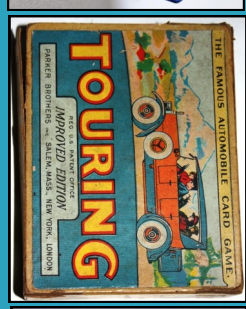

Presorted
Standard
U.S. Postage
PAID
Boonville, MO
Permit No. 389

ANTIQUUE AUCTION

Cooper County Youth Fairgrounds, Boonville, MO
Saturday, June 30th, 2018 10a.m.

Auctioneer's Note: This is a unique collection of antiques and primitives from a local estate. This auction is like taking a step back in time and is a must see! The extent of the auction will continue to grow as auction day approaches as many items were boxed and are still to be uncovered. Please plan to attend. **Directions:** Cooper County Youth Fairgrounds, 16899 Dunkles Rd, Boonville, MO (west of Boonville, off I-70 exit MO-Hwy 135, go east of Frontage Rd north of I-70 approximately 2 miles and go south over I-70 to fairgrounds. Watch for signs day of sale. **Terms:** Cash, valid check, Master Card/Visa (5% convenience fee) with proper ID. Not responsible for accident, theft or errors in advertising, statements made day of auction take precedence over ads and printed material. For additional info go to www.martinauctioncompany.com or call Cody at 660-888-3460.

PISTOLS - RIFLES - SHOT GUNS

RAILROAD COLLECTIBLES

ADVERTISERS

PAPER GOODS

PRIMITIVES