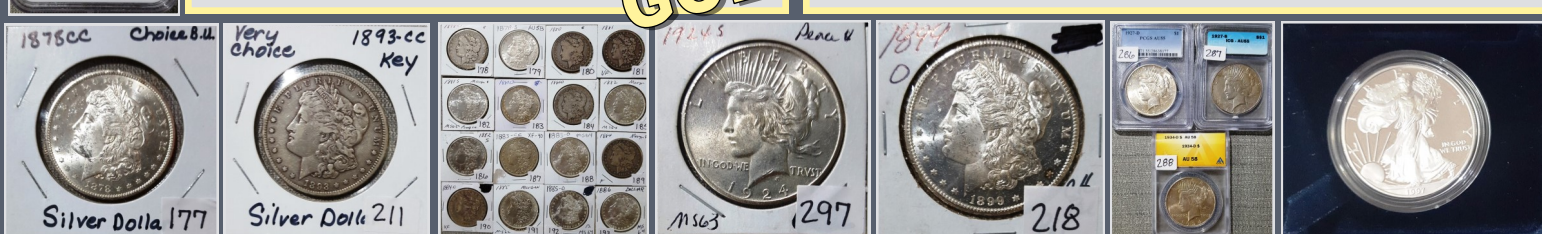

Graded Morgan Dollars: 1880S ANACS MS63 - 1881CC PCGS MS65 - 1881 USCG MS65 - 1881S ANACS AU58 - 1881S PCGS MS62 - 1883CC INS MS65DMPL - 1883O Global Cert. Services -BU - 1884O Global Cert. Services -BU - 1884CC GSA Black Box - 1885O Global Cert. Services -BU - 1885O ANACS MS61 - 1886 PCGS MS63 - 1887 NGC MS66 - 1888 PCGS MS63 - 1889 NGC MS64+ - 1891O NNC MS63 - 1896 PCGS MS65 - 1900O PCGS MS64+ - 1902 PCGS MS64 - 1921S SGS MS61
Morgan Dollars: 1878CC(2), 1878S, 1880, 1881, 1881S, 1881O(2), 1882, 1882S, 1883CC, 1883O, 1884, 1884O, 1885, 1885O, 1886(2), 1886S, 1886O(2), 1887(3), 1887O, 1888, 1889, 1890(3), 1890O, 1891CC, 1892, 1892S, 1893CC, 1893O, 1895O, 1896(2), 1896O, 1897, 1899O, 1900O, 1901O, 1902S, 1902O, 1904O, 1921(4), 1921D, 1921S
Graded Peace Dollars: 1927D PCGS AU55 - 1927S ICG AU55 - 1934D ANACS AU58
Peace Dollars: 1921, 1922(2), 1923, 1923D, 1923S(3), 1924S, 1928, 1928S, 1934S
Silver Eagle Proof: 1986S, 1987S, 1989S, 1990S, 1992S, 1997, 2013W
Silver Eagles: 1986, 1987, 1988, 1991, 1993, 1994, 1995, 1998, 2002, 2003, 2007, 2010, 2011, 2013

SILVER DOLLARS