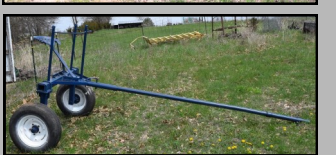

TOOLS & SHOP RELATED ITEMS

1 Ton Cherry Picker - 2 Ton Floor Jack - Bar Clamps (var. Sizes) - Pipe Bender w/ Dies - 20 Ton Hydraulic Shop Press - Lincoln 225 Amp Welder - Devilbiss Paint Gun - Tap & Die Sets - 17pc. Hole Saw Kit - Gravity Fed Paint Sprayer - Elec. Motor - JD 3/8" Socket Set - 3/4" Drive Socket Set (up to 2") - Torque Wrench 1/2" Square - Slide Hammer - 1 1/2"-2" Wrenches - Impact Tools - 1/2" Impact Sockets - Chain Booms - Drill Vise - Clevises - Elec. Supplies - Dolly Wheels - Log Chains - Blow Torches - Auto Adjust Welding Helmets - Misc. Chains - Torch Set - Oxy Acetylene Tanks - Wood Bits - Rivet Gun - Wire Grinder Brushes - Hitch Pins - Hydraulic Couplers - Receiver Hitches/Balls - Planes - Hammer Handles - C-Clamps - Misc. Hand Tools (Socket Sets, Drill Bit Indexes, Levels, Vise Grips, Hammers, Wrenches, Pipe Wrenches, etc) - Various Hardware - Various Tires - Axles - Truck Bed Sleeper

Sellers: Jackie & the Late Dale Allen