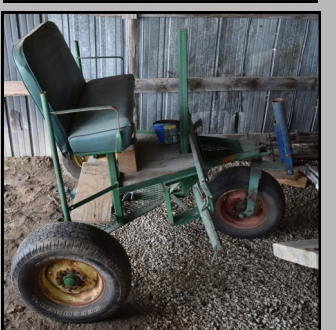

TOOLS & SHOP RELATED ITEMS

1 Ton Cherry Picker - 2 Ton Floor Jack - Bar Clamps (var. Sizes) - Pipe Bender w/ Dies - 20 Ton Hydraulic Shop Press - Lincoln 225 Amp Welder - Devilbiss Paint Gun - Tap & Die Sets - 17pc. Hole Saw Kit - Gravity Fed Paint Sprayer - Elec. Motor - JD 3/8" Socket Set - 3/4" Drive Socket Set (up to 2") - Torque Wrench 1/2" Square - Slide Hammer - 1 1/2"-2" Wrenches - Impact Tools - 1/2" Impact Sockets - Chain Booms - Drill Vise - Clevises - Elec. Supplies - Dolly Wheels - Log Chains - Blow Torches - Auto Adjust Welding Helmets - Misc. Chains - Torch Set - Oxy Acetylene Tanks - Wood Bits - Rivet Gun - Wire Grinder Brushes - Hitch Pins - Hydraulic Couplers - Receiver Hitches/Balls - Planes - Hammer Handles - C-Clamps - Misc. Hand Tools (Socket Sets, Drill Bit Indexes, Levels, Vise Grips, Hammers, Wrenches, Pipe Wrenches, etc) - Various Hardware - Various Tires - Axles - Truck Bed Sleeper

Sellers: Jackie & the Late Dale Allen