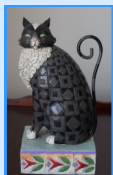

Sellers: The Family of the Late Janet (Warmbrodt) Bennett & Others