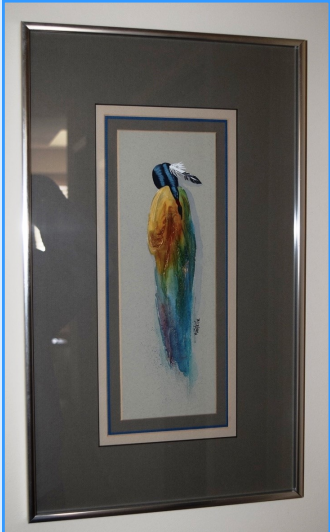

Sellers: The Family of the Late Janet (Warmbrodt) Bennett & Others

www.martinauctioncompany.com

Cody Martin
660-888-3460

Teresa Martin
660-888-9518

Terry Quinlan
660-888-9493

Visit our website to sign up for email notifications. Receive auction notifications, electronic copies of sale bills, auction updates and more.