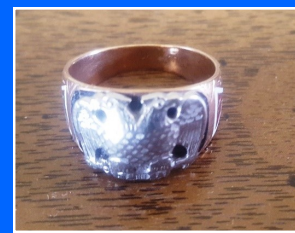

Jewelry & Coins

Gold & Sterling Jewelry - Waltham Dueber Coin Pocket Watch – Elgin Pocket Watch - Costume Jewelry - Gold Winchester Repeating Arms Belt Buckle – Buffalo Nickel Belt Buckle - Morgan Dollars (6) – Peace Dollars (4) – 1902 Barber Half – Walking Halves (3) – Franklin Halves (3) – Kennedy Halves (3) – Kennedy Clads (8) – 1891 Seated Quarter – Barber Quarter – 1839 Seated Dime – 1904, 1913 Barber Dimes – 1844 Half Dime – Shield Nickel – V Nickels(5) – Buffalo Nickels (23) – 9 Decades of Lincoln Pennies Coin Set – Obsolete Coins of Yesteryear Coin Set