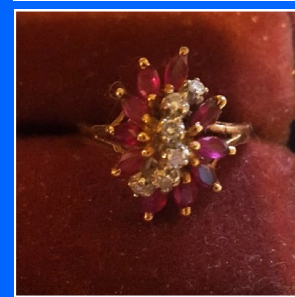

Jewelry & Coins

Gold & Sterling Jewelry - Waltham Dueber Coin Pocket Watch – Elgin Pocket Watch - Costume Jewelry - Gold Winchester Repeating Arms Belt Buckle – Buffalo Nickel Belt Buckle - Morgan Dollars (6) – Peace Dollars (4) – 1902 Barber Half – Walking Halves (3) – Franklin Halves (3) – Kennedy Halves (3) – Kennedy Clads (8) – 1891 Seated Quarter – Barber Quarter – 1839 Seated Dime – 1904, 1913 Barber Dimes – 1844 Half Dime – Shield Nickel – V Nickels(5) – Buffalo Nickels (23) – 9 Decades of Lincoln Pennies Coin Set – Obsolete Coins of Yesteryear Coin Set