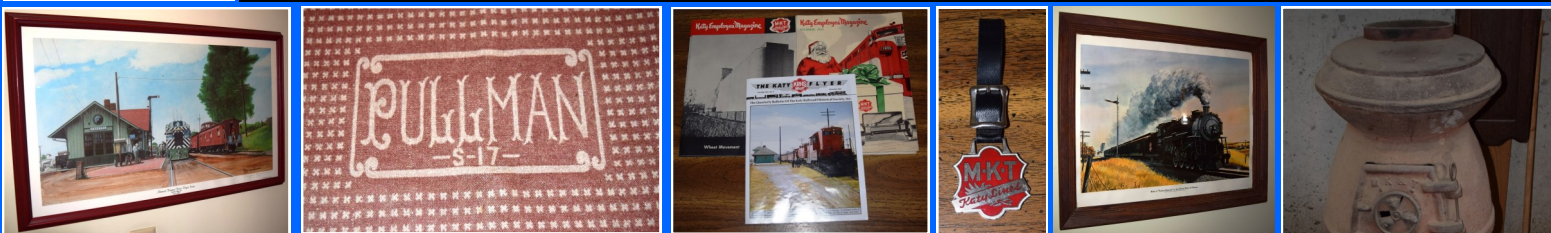

Paper Goods

History of Cooper County by WF Johnson - History of Howard & Cooper County 1883 – Cooper County Atlas – Wimpy & Mary Lee Little Big Books – Vintage Kids Books - Turn of Century Ag Photos – Scrap Books – “Boonville” by Robert Dyer – Echo Yearbooks (1950-1952) – Regit Yearbook 1948

MKT & Other Railroad Collectibles

MK&T W199 Caboose Stove – MKT Service Pins - MKT Depot, Fayette Circa 1929 Signed by Raymond George – Katy Special in the Glory Day of Steam, Howard Fogg - Depot Clock - 1955 & 1958 Katy Employers Magazine – 2009 Katy Flyer – Katy Playing Cards – MKT Pin – RR Postcards – Pullman Blankets – Fly Reel Retirement Gift