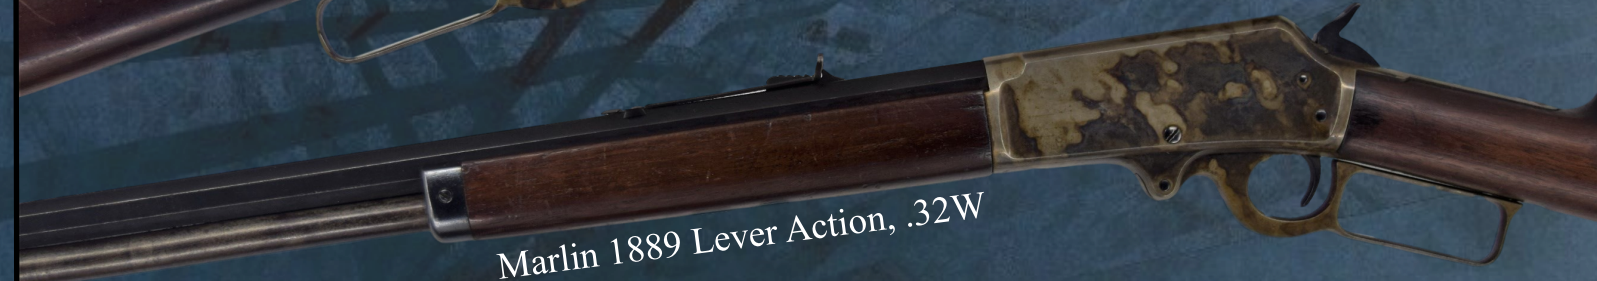

Martin Auction
M+A+C
Company

Presorted
Standard
U.S. Postage
PAID
Boonville, MO
Permit No. 389

Collectible Gun AUCTION

Saturday, March 23rd, 2019 at 10a.m.

Cooper County Youth Fairgrounds
Boonville, Missouri

**OVER 120
FIREARMS**

Marlin 1893, 38-55 Lever Action

Marlin 1889 Lever Action, .32W

Marlin 1889 Lever Action, .32W

**PISTOLS, RIFLES
& SHOT GUNS**

**70+ WINCHESTER
RIFLES & SHOT GUNS**

CHECK OUR WEBSITE FOR DETAILED CATALOG
PHOTOS AND GUN DESCRIPTIONS