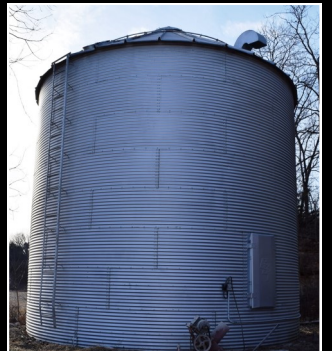

TRACTOR & LOADER
2004 Case IH JX-85 Tractor, 85hp, MFWD, ROPS w/ Canopy & Radio – Case IH Front End Loader

HARVESTING / GRAIN BIN
Case IH 1666 Combine (3941 Engine Hrs) – Case IH 863 Corn Head (6 row, 30") – Case IH 820 Grain Head (17½', rebuilt) - 19' Head Carrier – Home-Made Grain Head Carrier – JD500 Grain Cart, 600bu w/ Roll Tarp – EZ Trail 500 Grain Cart - 10,000bu Grain Bin w/ Dryer Fan & Slot Floor – 8" Hutchinson Grain Auger, 65' w/ Swing Dump – 24' Sweep Auger – McCormick IPR Single Row Corn Picker (salvage)

TRUCKS & TRAILERS
1996 Intl. 8100 Road Tractor, Cummins L10, 10 Speed, Single Axle – Neville Built Grain Hopper w/ Roll Tarp, 26' – 1992 International 4700 Truck w/ 10' Dump Bed – 1979 Chevy C70 Grain Truck, 20' Bed - Shop Built 5th Wheel Low Boy, 20' – Doolittle 10' Tandem Axle Utility Trailer – 1960 International 2 Ton Truck w/ 12½' Grain Bed – Used Transmission for 1960 Truck - Metal Flatbed w/ Hyd. Lift, 12' – Pick-Up Bed Trailer